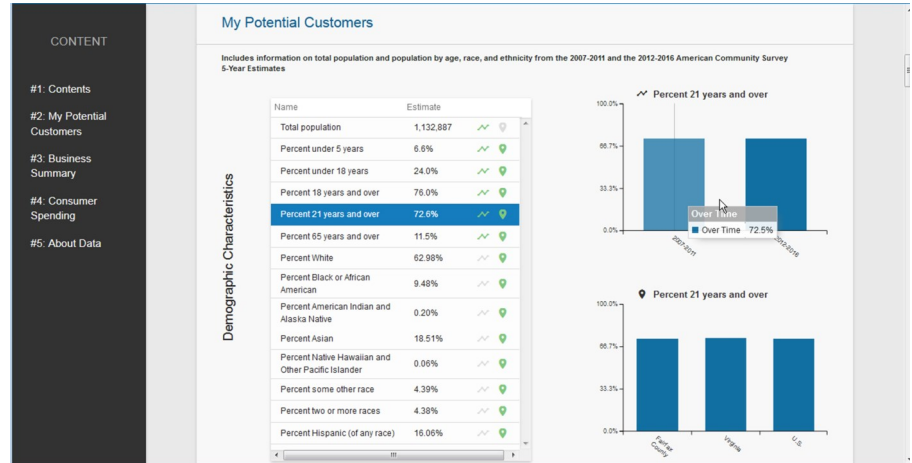

Geographic Areas Covered

Demographic and Consumer Spending data are shown at the State, County, City/Town (“Place”), ZIP Code, and Census Tract levels.
Economic data are shown at the State, County, and City/Town (“Place”) levels.

Interactive Report

Fully **interactive, customizable, printable, and downloadable** report with direct access to specific sections via a Content panel. The charts in each section are interactive too and users can select which variable to graph via the icons next to the variable.

The Local Business Profile Report provide access to the **Margins of Error (MoEs)** for the demographic data.