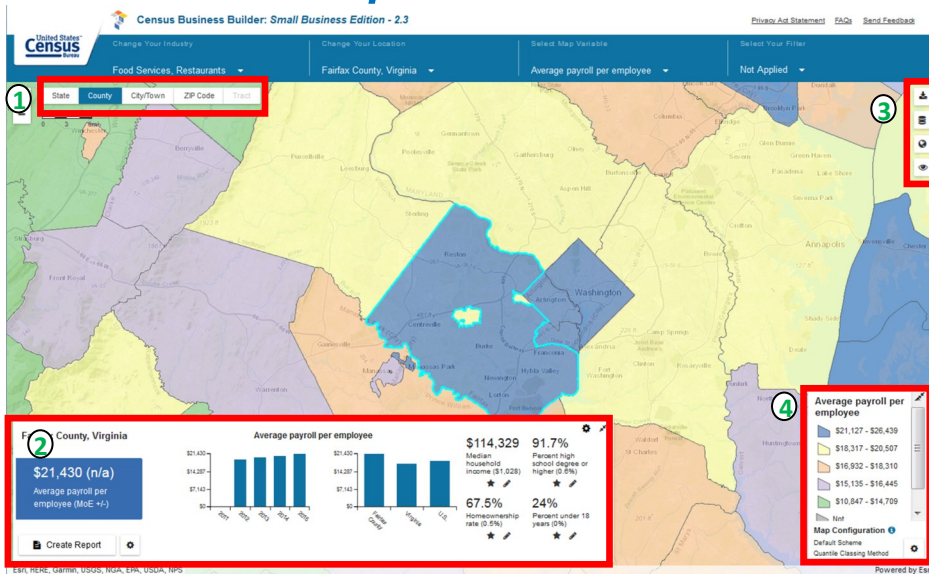

Census Business Builder: Small Business Edition (CBB: SBE) v.2.3

CBB: SBE at a Glance

Census Business Builder: Small Business Edition provides easy access to information about potential customers and similar businesses for those starting or planning a business. The data are presented in a map-based interface that is accessed in four simple steps.

CBB: SBE leverages Esri's **ArcGIS** platform and is the first U.S. Census Bureau data tool released on the **cloud**. The tool dynamically combines Census geography and data through an API to deliver updated content to the user.

Map Features

- 1 Geographic Levels: View data on map by type of geography. Zoom in to select greyed out geographic levels.
- 2 Dashboard: Customize dashboard to show/hide time series and geo comparison charts and other variables. Create report for the selected industry and geographic area.
- 3 Map Buttons: Download data to CSV or Excel. Add Reference Layers via a Gallery or an uploaded Shapefile or Map Service. Change the basemap from Topographic to Imagery or Dark. Change Data Transparency.
- 4 Customize Map: Change the map color scheme from 5-color to 3- or 2-color options. Change the map classing method from Quantile to Equal Interval.

Geographic Areas Covered

Demographic and Consumer Spending data are shown at the State, County, City/Town (“Place”), ZIP Code, and Census Tract levels.
Economic data are shown at the State, County, and City/Town (“Place”) levels.