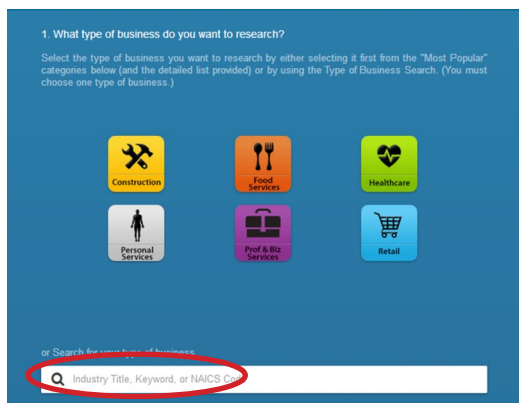

Full Industry Access on Splash Page

SBE gives users access, using icons, to the 54 Most Popular business types and access to all types of businesses via a Search System. This Search accesses the full list of NAICS codes covered by the Economic Census.

Users can type in an industry title, keyword, or NAICS code, and the tool brings back a full list of all the associated industries

Thank you for your interest in the Census Business Builder. Please view the accompanying handouts that present step-by-step instructions on detailed features of the tool, plus the Tips handout that provides hints on how best to use the tool.

To access the Regional Analyst Edition, please visit: cbb.census.gov/rae/#

Contact Us

To learn more about CBB visit: census.gov/data/data-tools/cbb/html

To access the current version of CBB: SBE, see: <https://cbb.census.gov/sbe/#>

To access the current version of CBB: RAE, see: <https://cbb.census.gov/rae/#>

If you need help using CBB, would like to schedule a webinar or in person demonstration, please contact Andy Hait at: andrew.w.hait@census.gov or (301)763-6747